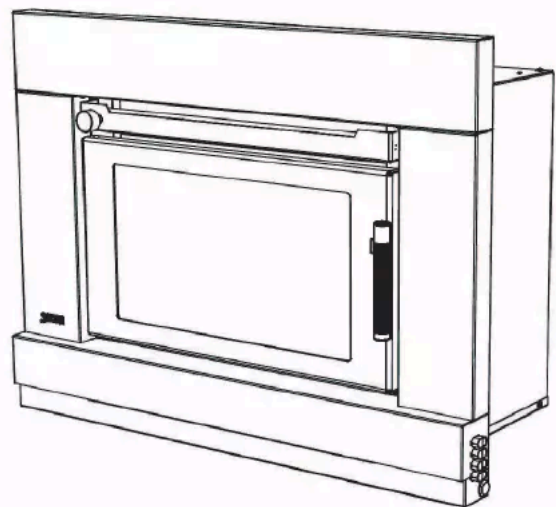

#### Models covered

Mahogany  
Blackwood Freestanding  
Blackwood Insert  
Merbau

Saxon proudly supports the activities of Landcare Australia through its membership of the AHHA

Tested and approved to Australian Standards AS2918-2018 and AS/NZS 4013/4012-2014.