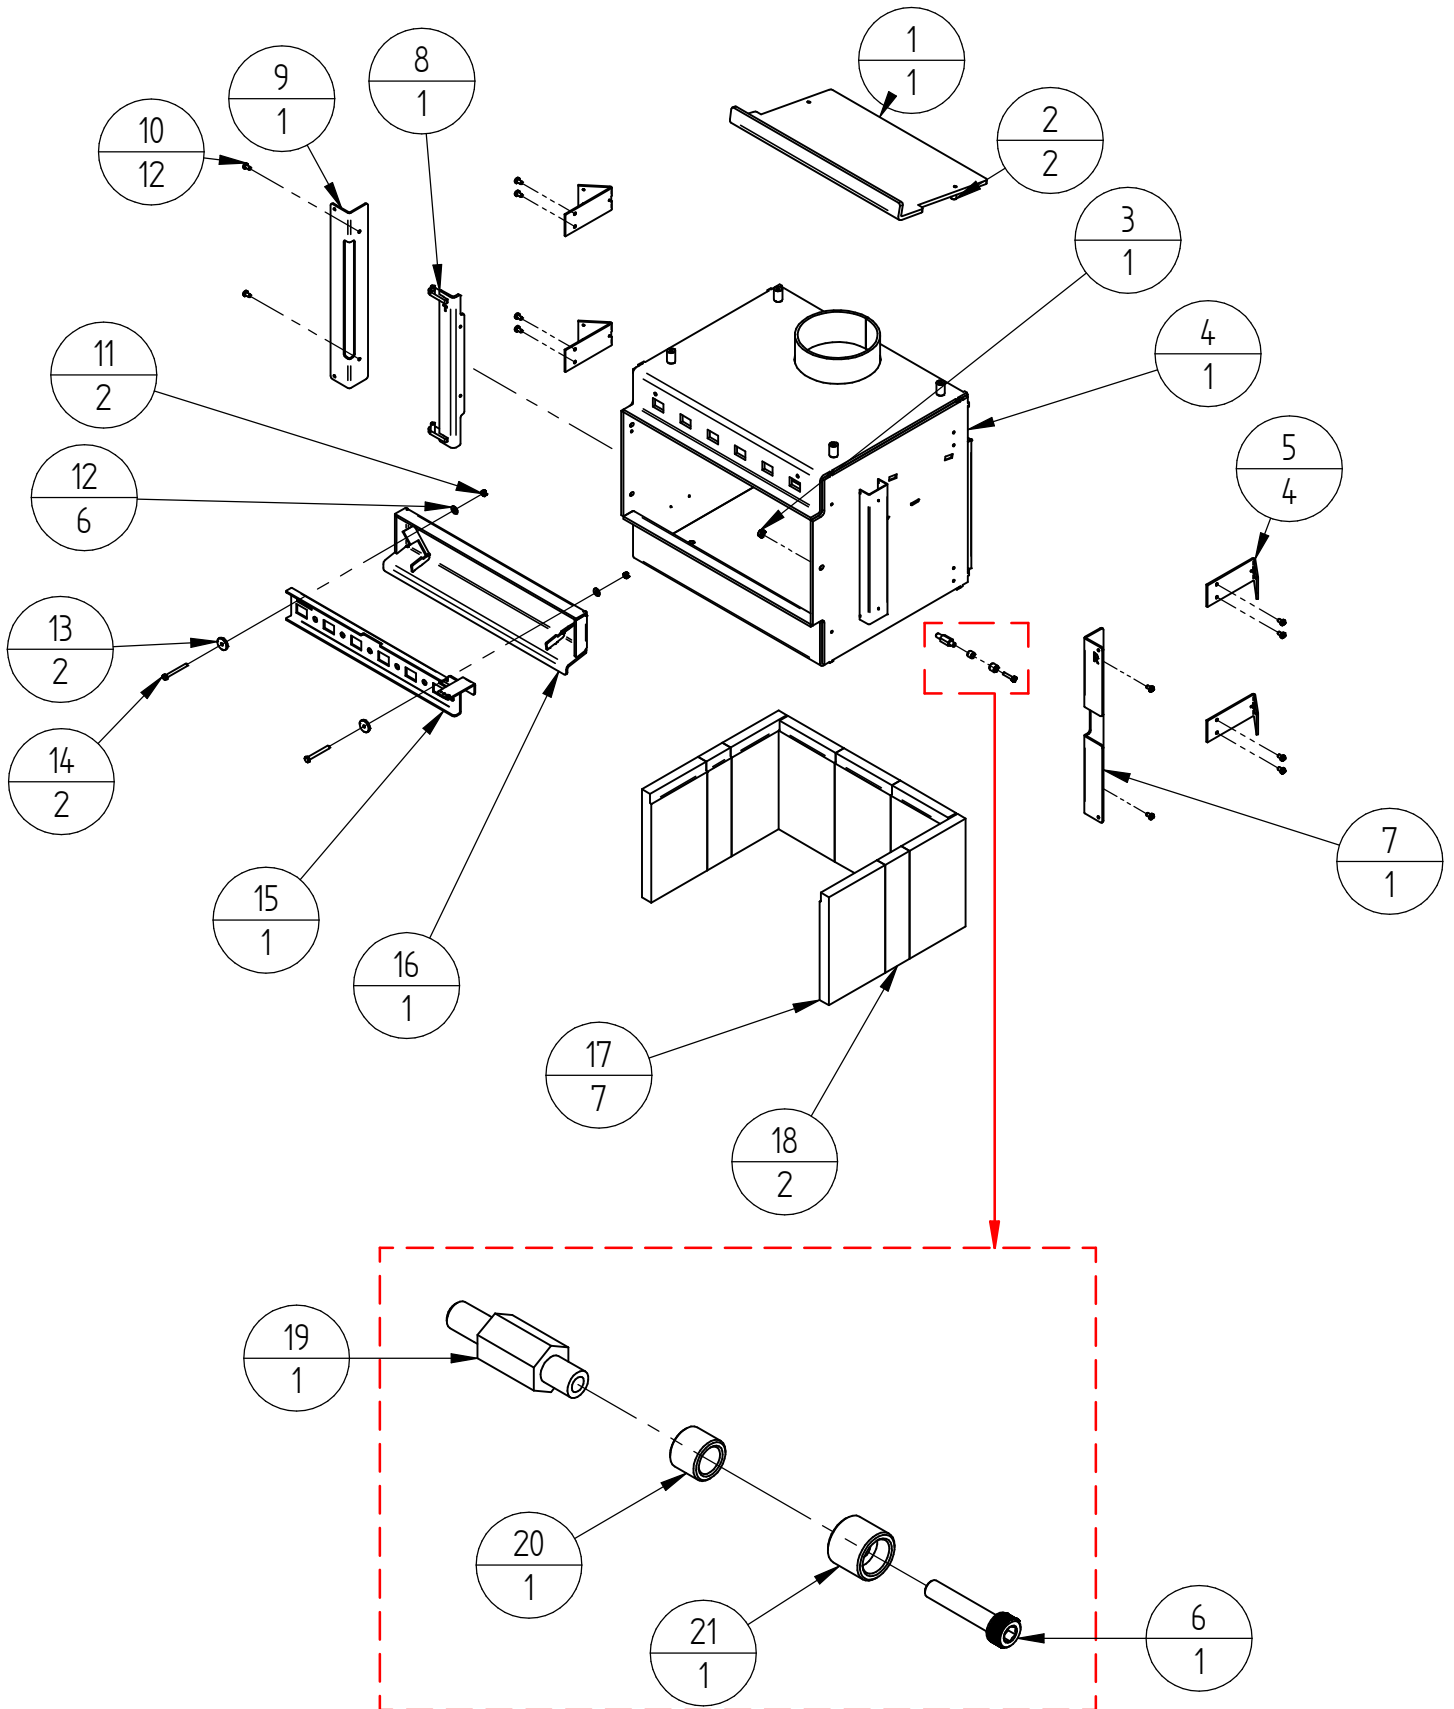

AIRSLIDE, BAFFLE, BRICKS AND FIREBOX

When ordering PLEASE QUOTE PART ID along with Finish Suffix (if applicable)

AIRSLIDE, BAFFLE, BRICKS AND FIREBOX				
Item	Part ID	Model	Description	Qty
		CLUNES AU		
1	980049	-	C5000 BAFFLE PLATE	1
2	MET00075	-	MET BRICK RETAINER PIN	2
3	522118	-	NUT; HEX STD M8 ZP	2
4	980001	-	W/F C5000 FIRE BOX ASSEMBLY NZ	2
5	980011	-	C5000 REAR BRACKET	4
6	521805	-	SCREW; CAP M5X25 ALLEN BLK	1
7	980043	-	C5000 FRONT BRACKET RIGHT	1
8	980041	V02	C5000 DOOR HINGE ASSEMBLY	1
9	980039	-	C5000 FRONT BRACKET LEFT	1
10	521046	-	SCREW; M6X10 PAN POZI ZP	12
11	522117	-	NUT; HEX STD M6 ZP	2
12	523036	-	WASHER; FLAT 1/4"X5/8" BLK	6
13	598475	-	LOCKING PLATE BUSH	2
14	520002	-	BOLT; M6X55 HEX ZP	2
15	980031	-	C5000 AIRSLIDE CHANNEL	3
16	980080	-	C5000 PRIMARY AIR DEFLECTOR	2
17	MIC00354	-	MIC BRICK	7
18	MIC00355	-	MIC BRICK HALF	2
19	580071	-	C5000 LATCH	1
20	580070	-	C5000 LATCH ROLLER	1
21	580072	-	C5000 LATCH CAP LOCK	1

When ordering PLEASE QUOTE PART ID along with Finish Suffix (if applicable)