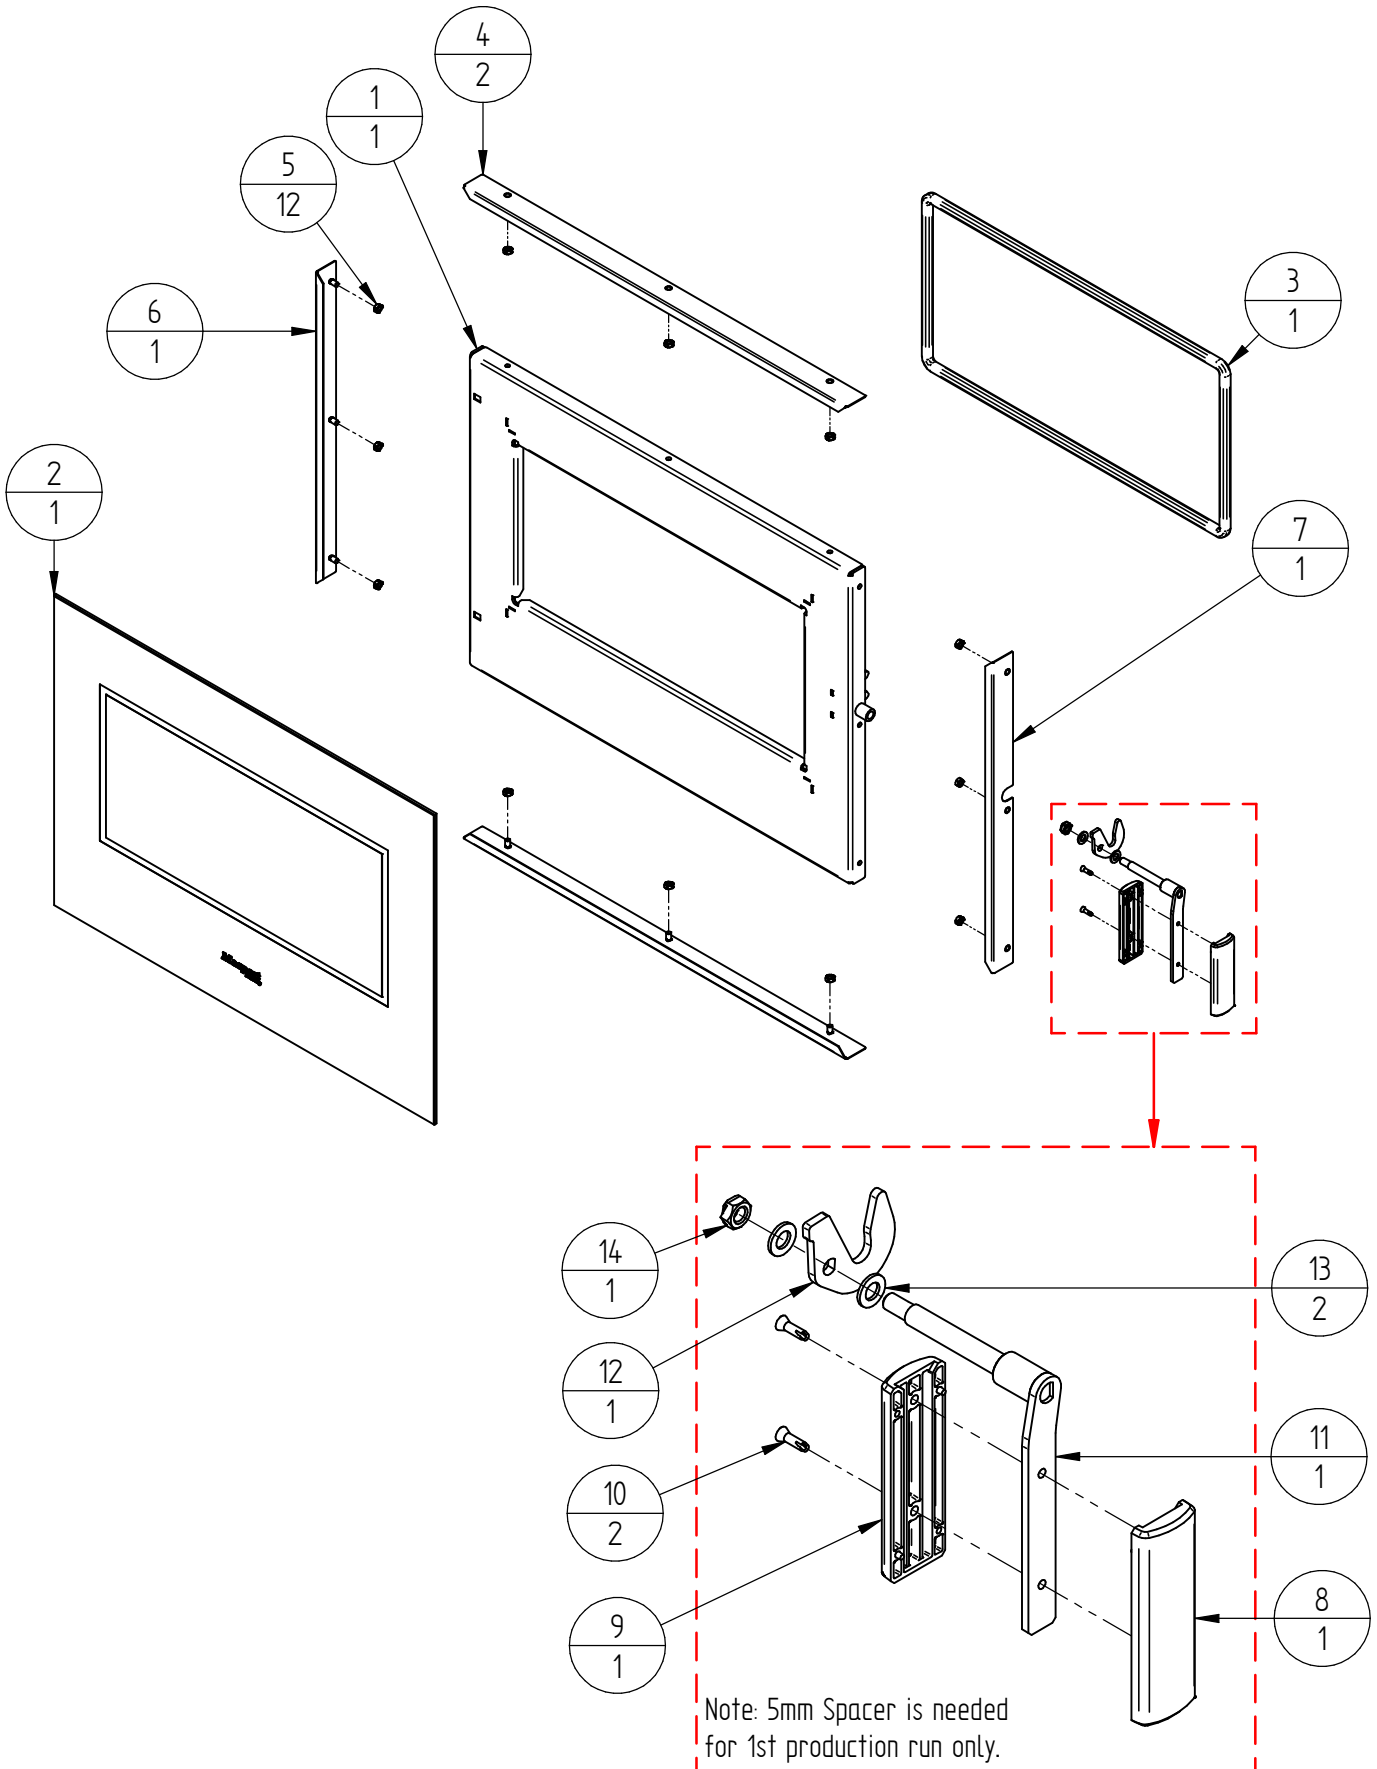

OUTER PANELS AND DOOR

When ordering PLEASE QUOTE PART ID along with Finish Suffix (if applicable)

OUTER PANELS AND DOOR				
Item	Part ID	Model	Description	Qty
		CLUNES AU		
1	521810	-	SCREW; CAP M6X12 BUTTON ALLEN BLK	8
2	980016	V02	C5000 TOP PANEL, AU	1
3	980008	V02	C5000 REAR PANEL	1
4	980010	V02	C5000 SIDE PANEL L/H	1
5	521645	-	SCREW; S/T 8GX1/2" MUSH FLANGE POZI BLK	12
6	980013	-	C5000 HEAT SHIELD WRAP	1
7	980009	V02	C5000 SIDE PANEL R/H	1
8	980019	-	C5000 DOOR ASSEMBLY COMPLETE	1
9	521077	-	SCREW; M6X40 HEX ZP	4
10	523036	-	WASHER; FLAT 1/4"X5/8" BLK	6
11	980040	-	C5000 AU FAN KIT COMPLETE	1
12	980025	V02	C5000 PEDESTAL ASSEMBLY COMPLETE	1

When ordering PLEASE QUOTE PART ID along with Finish Suffix (if applicable)

DOOR ASSEMBLY (980019)

When ordering PLEASE QUOTE PART ID along with Finish Suffix (if applicable)

DOOR ASSEMBLY (980019)				
Item	Part ID	Model	Description	Qty
		CLUNES AU		
1	980023	V02	C5000 WELDED DOOR ASSEMBLY	1
2	580018	-	C5000 DOOR GLASS	1
3	980024	-	GLASS ROPE 11.5 RETAINER GAP	1
4	980030	V02	C5000 GLASS RETAINER HORIZONTAL	2
5	522107	-	NUT; HEX STD M6 BLK	12
6	980036	V02	C5000 GLASS RETAINER VERTICAL LH	1
7	980045	V02	C5000 GLASS RETAINER VERTICAL RH	1
8	593598	-	DOOR HANDLE FRONT R/H PLASTIC	1
9	593599	-	DOOR HANDLE REAR L/H PLASTIC	1
10	521650	-	SCREW; 8GX5/8" S/S TYPE 25 C/S POZI	2
11	980078	-	C5000 WELDED DOOR SPINDLE	1
12	980077	-	HOOK-DOOR, C5000	1
13	523018	-	WASHER; FLAT 5/16"X5/8" X16G BLK	2
14	522908	-	NUT;BINX M8 ZP	1