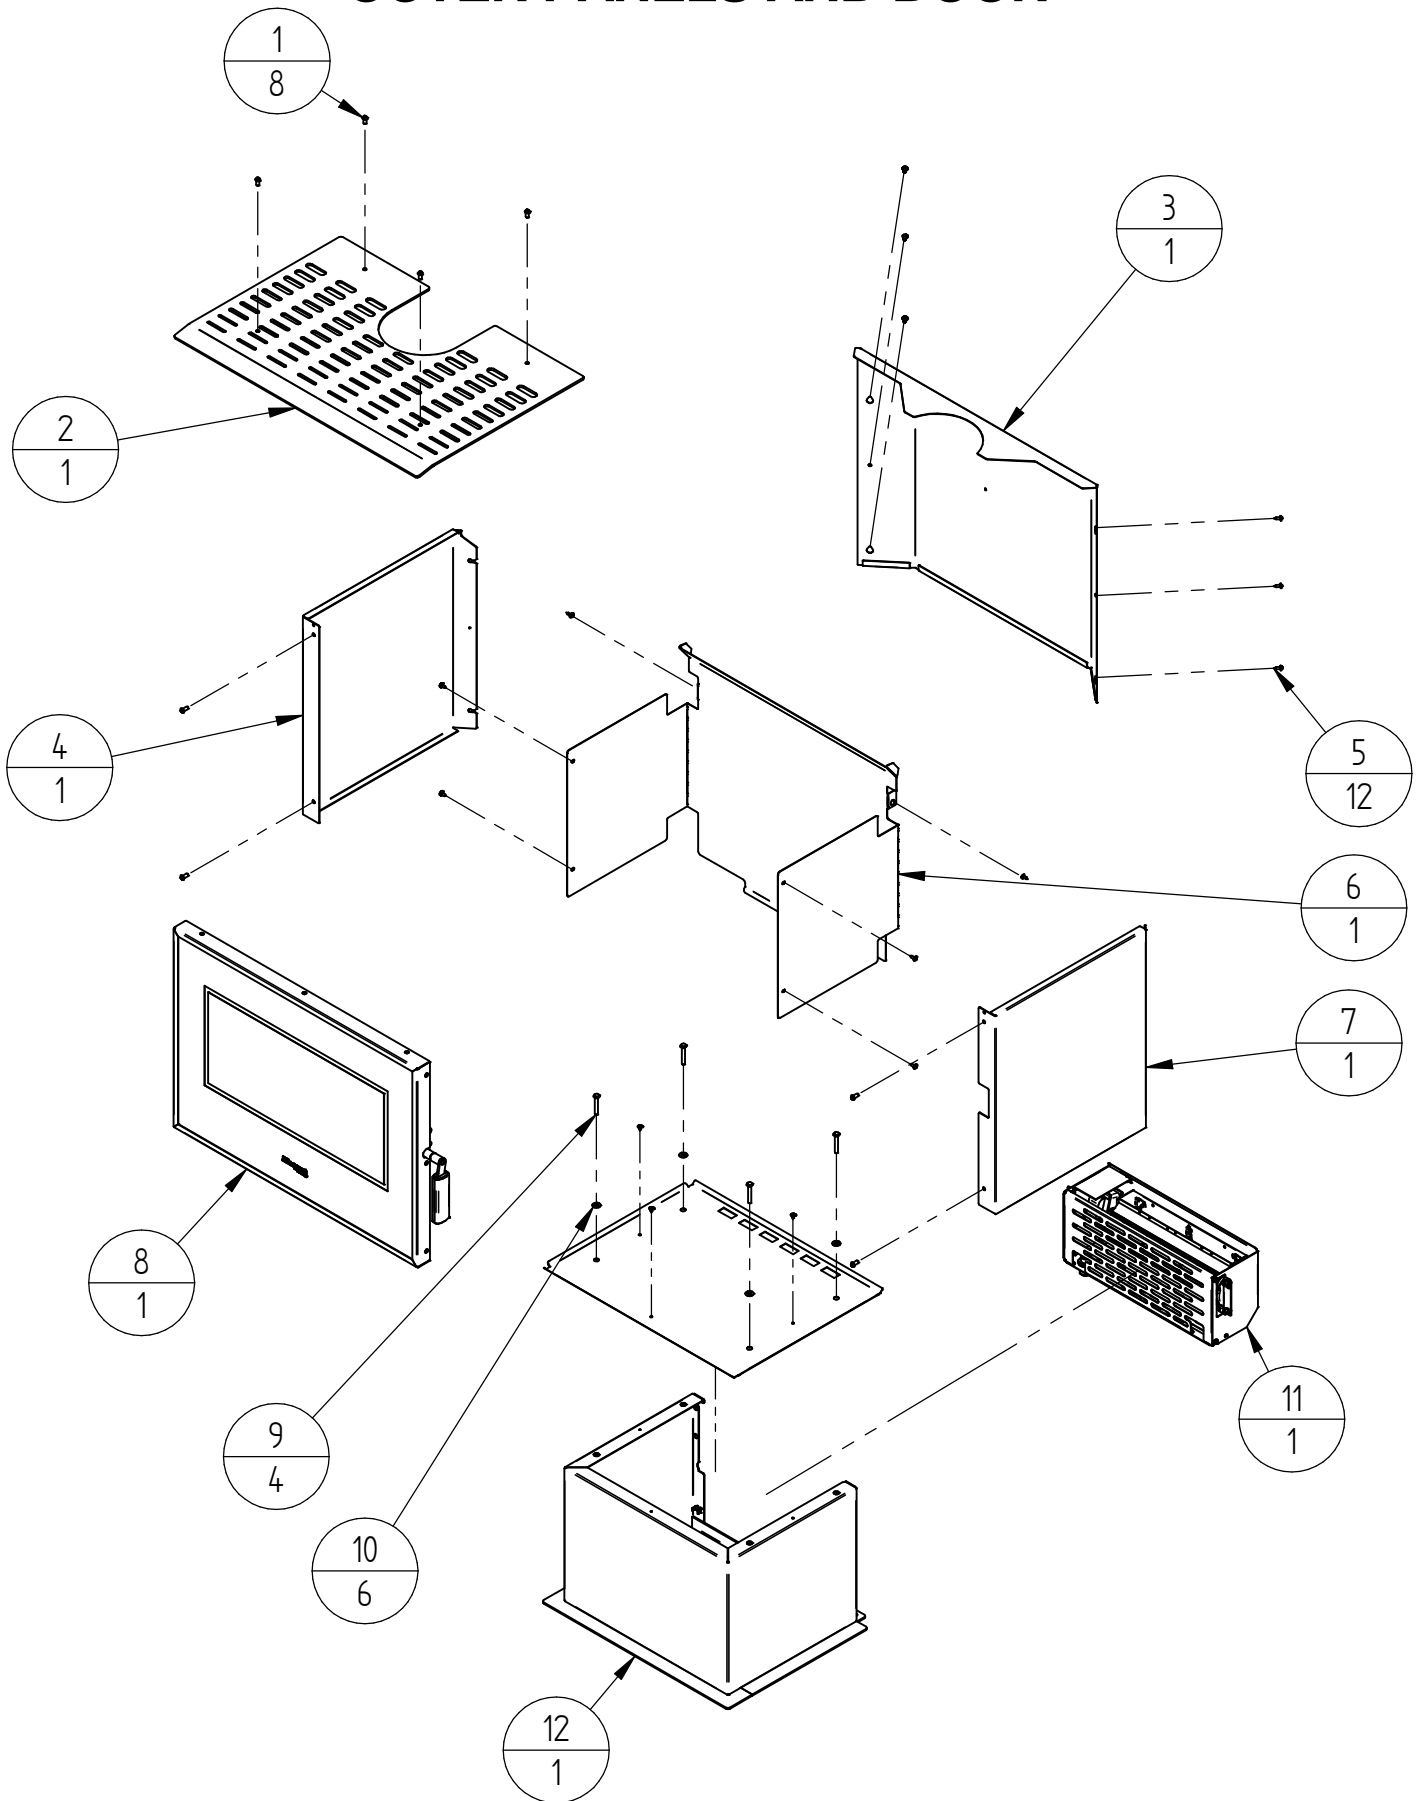

OUTER PANELS AND DOOR

When ordering PLEASE QUOTE PART ID along with Finish Suffix (if applicable)

OUTER PANELS AND DOOR				
Item	Part ID	Model	Description	Qty
		CLUNES AU		
1	521810	-	SCREW; CAP M6X12 BUTTON ALLEN BLK	8
2	980016	V02	C5000 TOP PANEL, AU	1
3	980008	V02	C5000 REAR PANEL	1
4	980010	V02	C5000 SIDE PANEL L/H	1
5	521645	-	SCREW; S/T 8GX1/2" MUSH FLANGE POZI BLK	12
6	980013	-	C5000 HEAT SHIELD WRAP	1
7	980009	V02	C5000 SIDE PANEL R/H	1
8	980019	-	C5000 DOOR ASSEMBLY COMPLETE	1
9	521077	-	SCREW; M6X40 HEX ZP	4
10	523036	-	WASHER; FLAT 1/4"X5/8" BLK	6
11	980040	-	C5000 AU FAN KIT COMPLETE	1
12	980025	V02	C5000 PEDESTAL ASSEMBLY COMPLETE	1