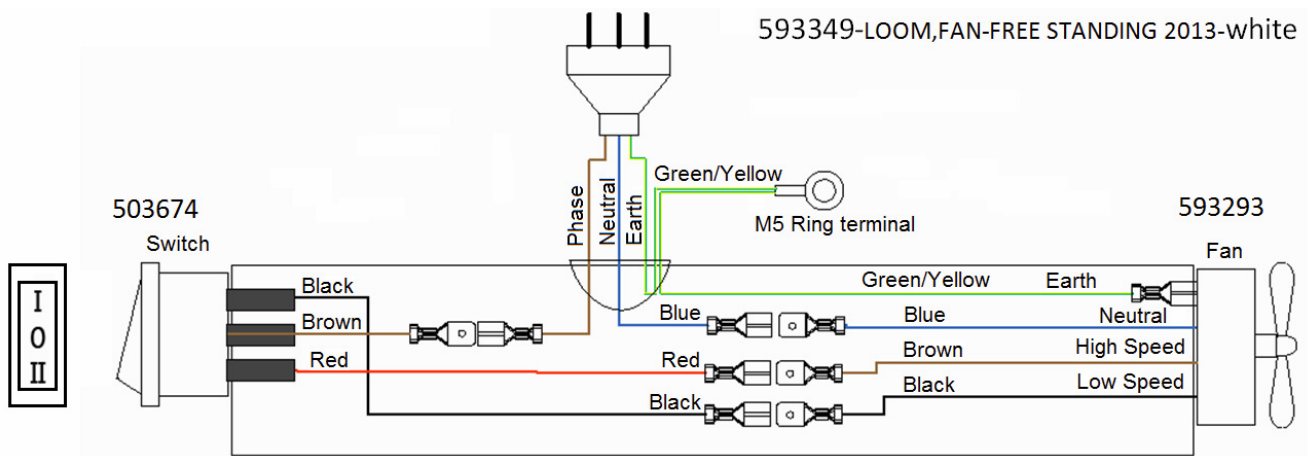

OUTER PANELS AND DOOR				
Item	Part ID	Model	Description	Qty
		CLUNES AU		
1	521810	-	SCREW; CAP M6X12 BUTTON ALLEN BLK	8
2	980016	V02	C5000 TOP PANEL, AU	1
3	980008	V02	C5000 REAR PANEL	1
4	980010	V02	C5000 SIDE PANEL L/H	1
5	521645	-	SCREW; S/T 8GX1/2" MUSH FLANGE POZI BLK	12
6	980013	-	C5000 HEAT SHIELD WRAP	1
7	980009	V02	C5000 SIDE PANEL R/H	1
8	980019	-	C5000 DOOR ASSEMBLY COMPLETE	1
9	521077	-	SCREW; M6X40 HEX ZP	4
10	523036	-	WASHER; FLAT 1/4"X5/8" BLK	6
11	980040	-	C5000 AU FAN KIT COMPLETE	1
12	980025	V02	C5000 PEDESTAL ASSEMBLY COMPLETE	1

FAN LOOM DIAGRAM

FAN WIRING DIAGRAM W/F FREESTANDING 2013 ONWARDS

When ordering PLEASE QUOTE PART ID along with Finish Suffix (if applicable)